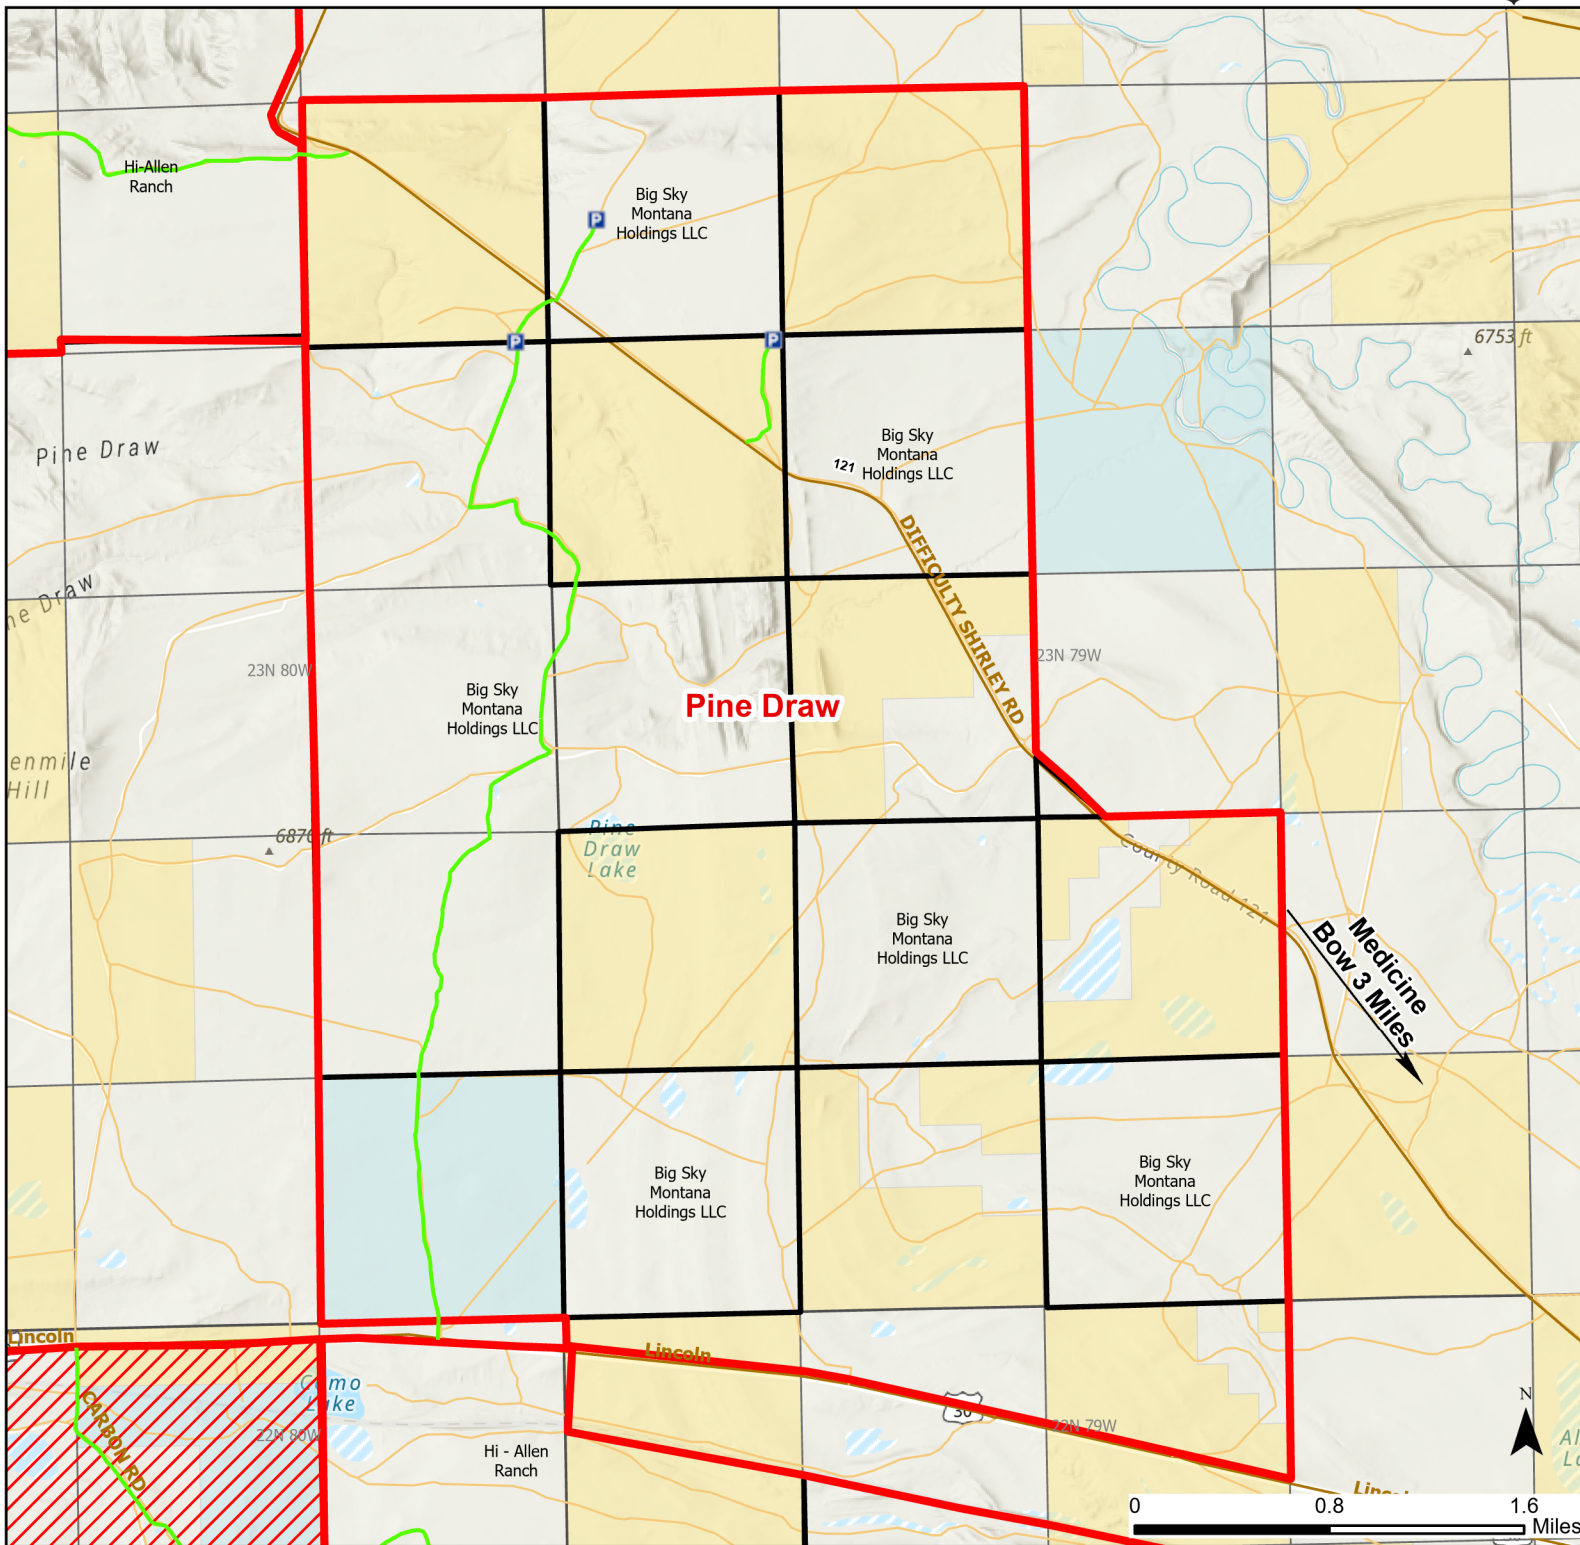

Pine Draw Hunter Management Area

2023 Hunt
Season

Parking	Closed Road	Boundary	Limited Range Weapons and Archery	State
Coupon Box	Roads	County Boundaries	Archery Only	DOD
Road Closed	HMA Ownership	Other	CLOSED	BLM
Open Road	Special Conditions Apply			Wyoming Game & Fish Dept.
				Forest Service
				Private

Species allowed to hunt: Antelope, Antlered Deer

See Ranch Rules for More Information and Restrictions

Hunter Management Area rules apply only to those lands enrolled in the HMA.

This map is for visual use, assistance and general location only, does not represent a survey, and is not to be used for legal conveyance. Hunt Area boundaries are approximate, consult Game and Fish Hunting Regulations for descriptions and restrictions. Access to these private lands for any commercial activity must be gained by contacting the individual landowner(s) directly.